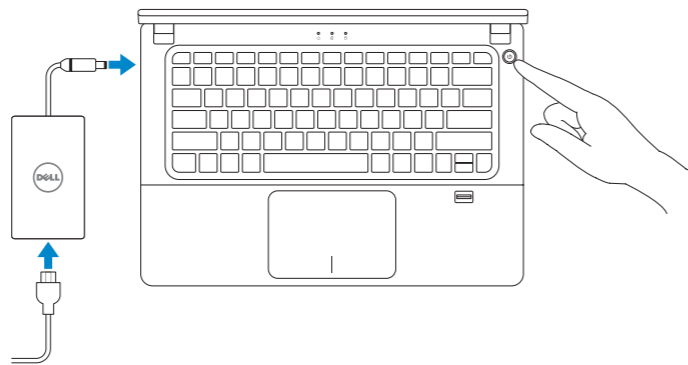

Vostro 14

5000 Series

Quick Start Guide

Pedoman Panduan Cepat

1 Connect the power adapter and turn on your computer

Hubungkan adaptor daya dan hidupkan komputer Anda

2 Finish Windows setup

Selesaikan penataan Windows

Windows 8

Enable security and updates

Aktifkan keamanan dan pembaruan

Connect to your network

Sambungkan ke jaringan Anda

NOTE: If you are connecting to a secured wireless network, enter the password for the wireless network access when prompted.