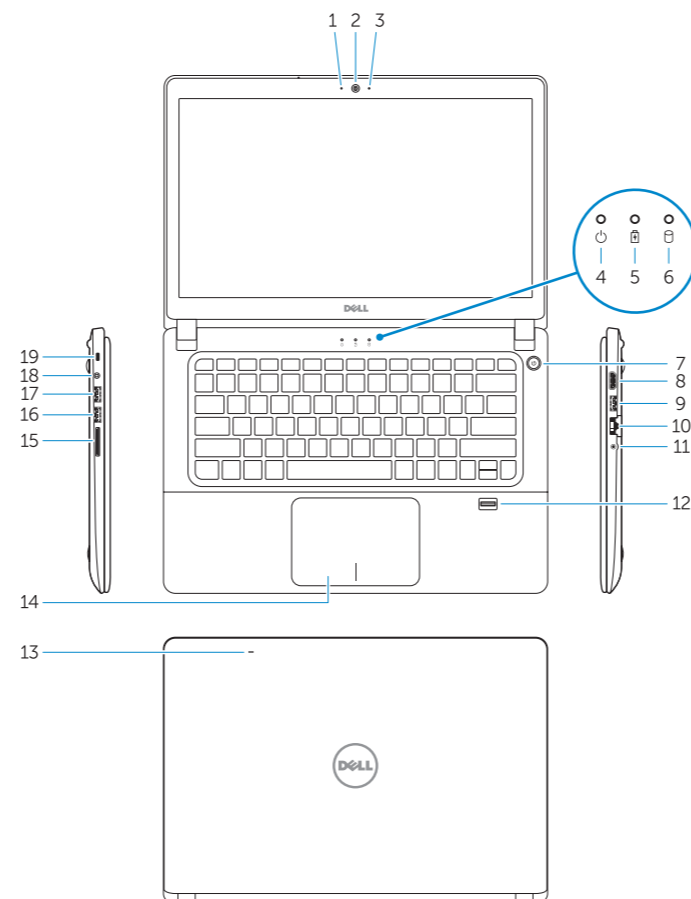

Help and Tips

Bantuan dan Tips

Features

Fitur

1. Camera-status light
2. Camera
3. Microphone
4. Power-status light
5. Battery-status light
6. Hard-drive activity light
7. Power button
8. HDMI connector
9. USB 3.0 connector
10. Network connector
11. Headset connector
12. Fingerprint reader